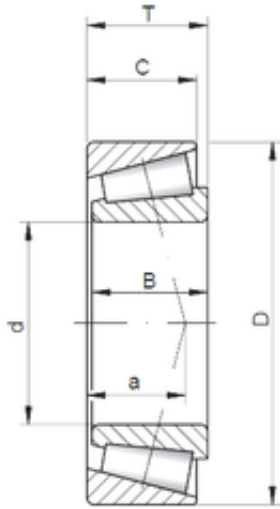

Bearing Co., Ltd

685/672 Single row bearings inch

Bearing No. 685/672

Size	98.425x168.275x41.275 mm
Bore Diameter	98,425 mm
Outer Diameter	168,275 mm
Width	41,275 mm
d	98,425 mm
D	168,275 mm
T	41,275 mm
B	41,275 mm
C	30,162 mm
a	2,8 mm

685/672 Bearing 2D drawings and 3D CAD models